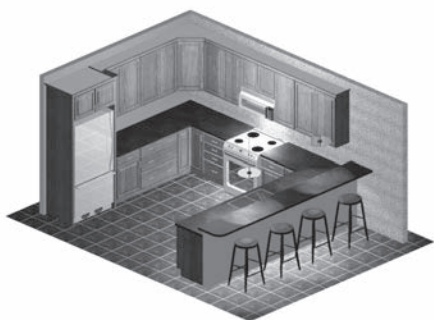

CUSTOM DESIGN CENTER / SHOWROOM IN 6 LOCATIONS

FRAZER
610 • 644 • 6311

AVONDALE
610 • 910 • 0900

LANDISVILLE
717 • 898 • 2633

DOUGLASSVILLE
610 • 705 • 0430

YEADON
610 • 803 • 0003

NEW CASTLE, DELAWARE
302 • 504 • 0350